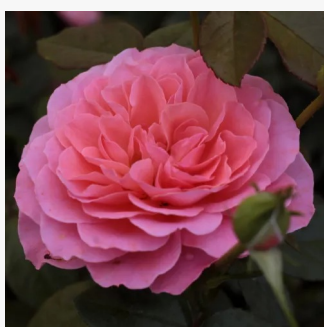

Rosa First Edition™

rosa - Rose Polyanthe
60-120 cm
rosa del profumo discreto - 0
Georges Delbard