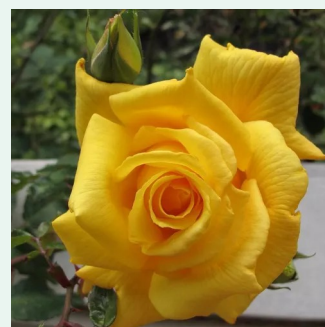

Rosa Royal Gold

giallo - Rose Climber
280-320 cm
rosa mediamente profumata - 0
Dennison Harlow Morey